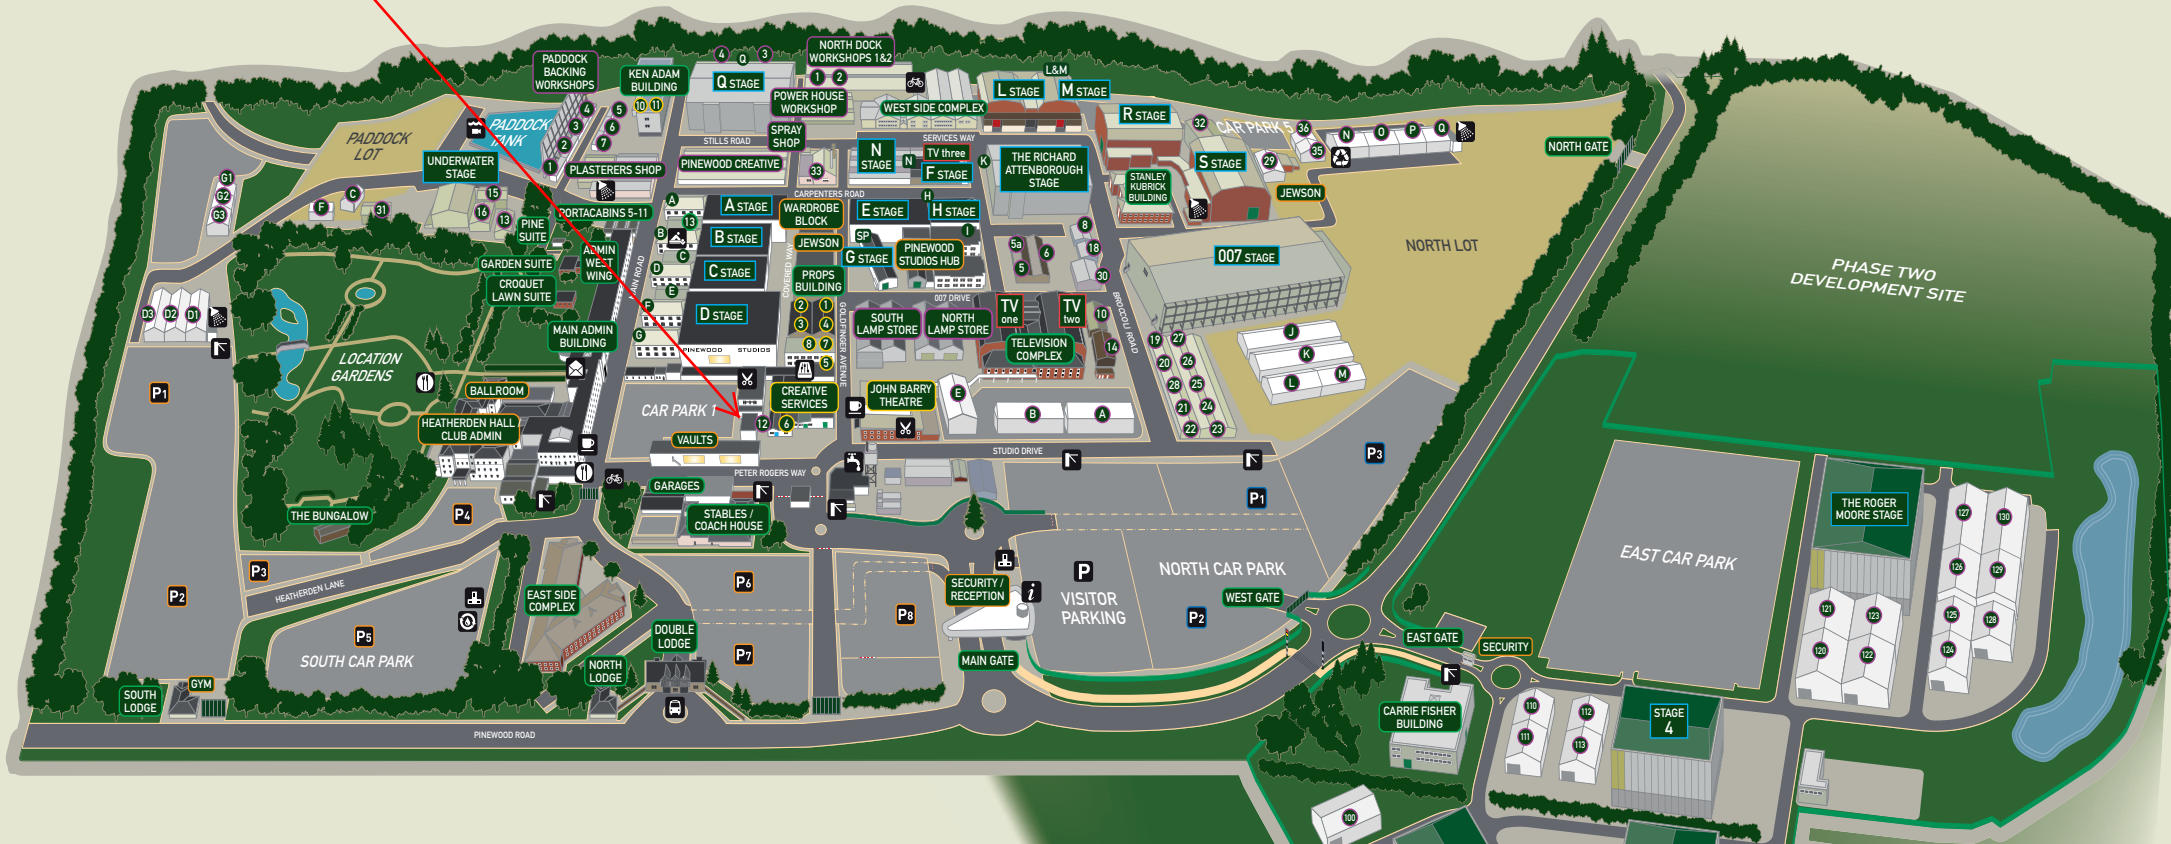

WE ARE HERE

PINEWOOD STUDIOS

- | | | | | |
|-----------------------------|-----------------------------|--------------------------------|---------|---------------|
| Information | Bicycle Park | Powell Theatre | A Block | L&M L&M Block |
| Parking (North) | Showers | Pressburger Theatre | B Block | N Block |
| Parking (South) | Treatment Room (B Block) | Icon Theatre | C Block | Q Block |
| Restaurant & Bar/Canteen | Waste Water Point | Post Reception | D Block | SP Block |
| Coffee Shop | Fresh Water Point | Picture Post / Theatre 5 | E Block | |
| Mailroom | Stages | Preview Theatre | F Block | |
| Pedestrian Turnstile | Television Studios | Media Transfer Centre | G Block | |
| Water Filming | Creative Services | Restoration & Archive Facility | H Block | |
| Creative Services | Offices | John Barry Theatre | I Block | |
| Cutting Rooms | Workshops | Theatre 7 | K Block | |
| Electric Car Charging Point | Onsite Amenities & Services | Theatre 8 | | |
| Recycling Centre | | | | |
| Bus Stop | | | | |